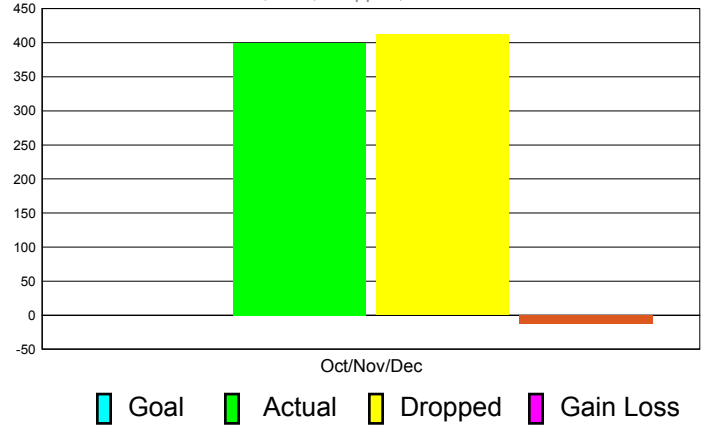

Membership Results 2011-2012

Goal, New, Dropped, Gain/Loss